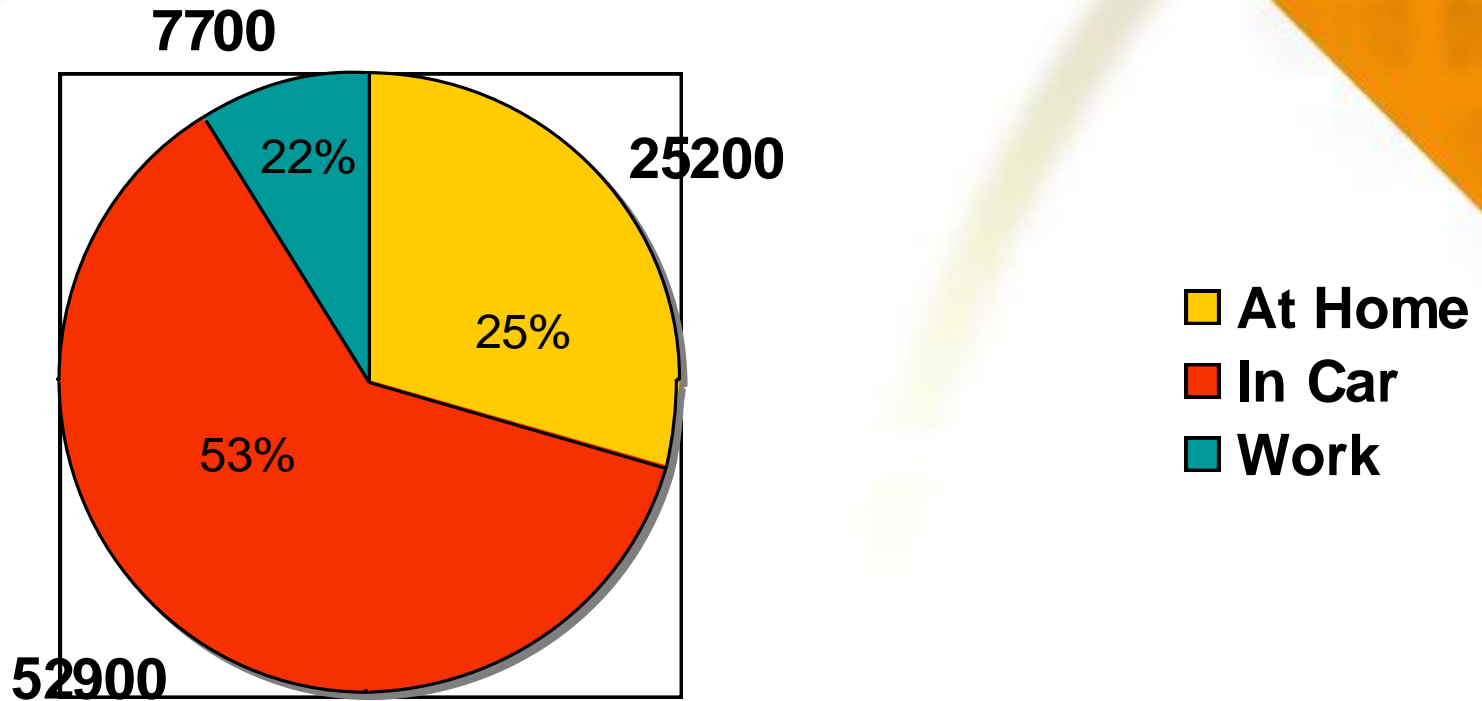

# Power Listening Locations

Source: Tapscan, Arbitron FA07 A12+ Mo-Su 6a-12m