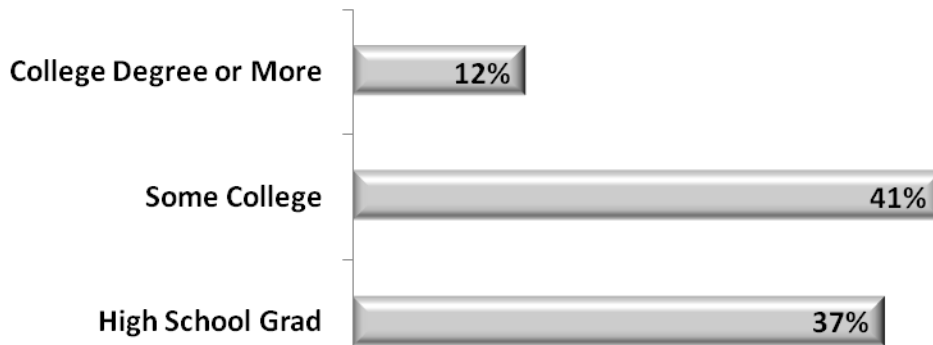

Education Level