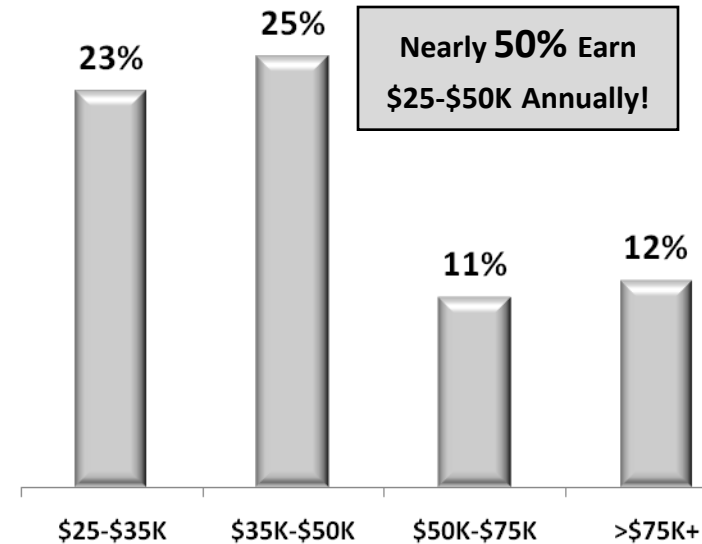

## Age Cell Composition

**81% of Listeners  
Between the Age of 18-34**

## \$ Household Income Level

**Nearly 50% Earn  
\$25-\$50K Annually!**