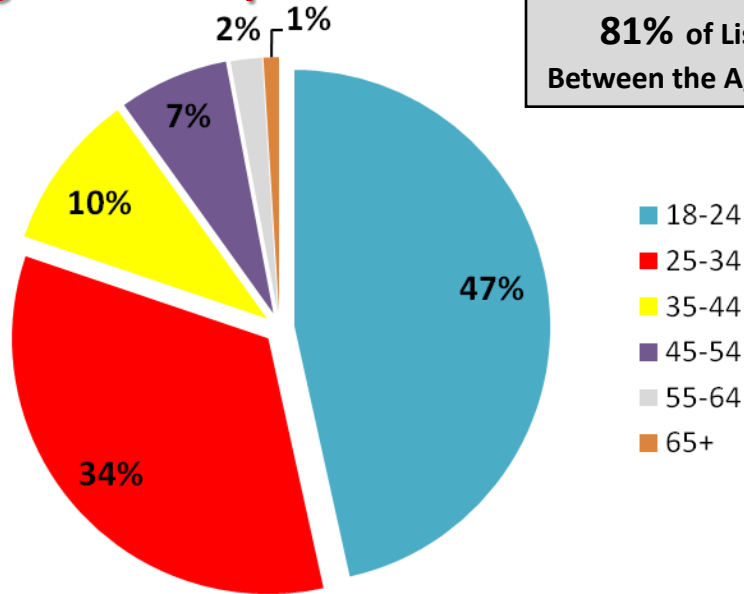

# The KOPW Listener

## Age Cell Composition

**81% of Listeners  
Between the Age of 18-34**