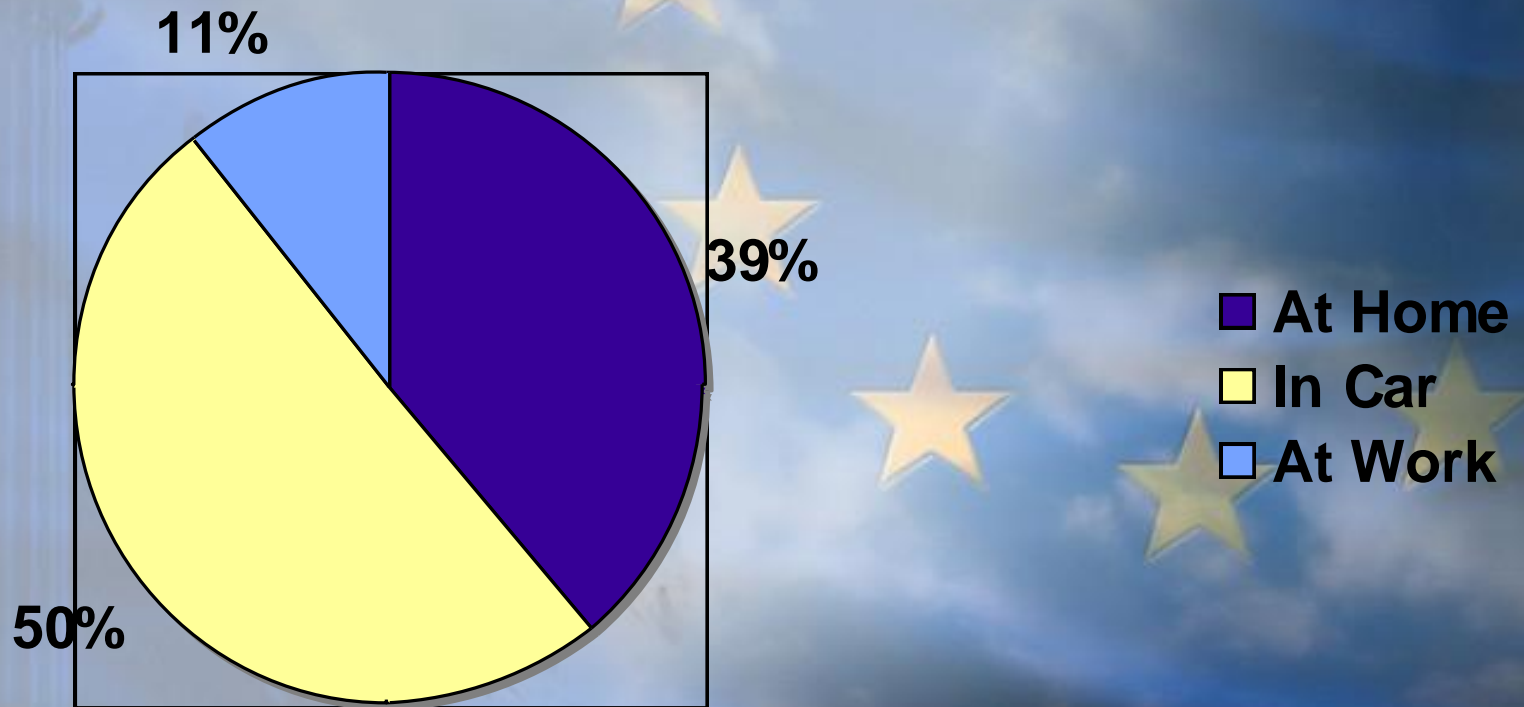

Listening Locations

Source: Arbitron FA07 Mon-Su 6a-12m A12+ Listener Composition