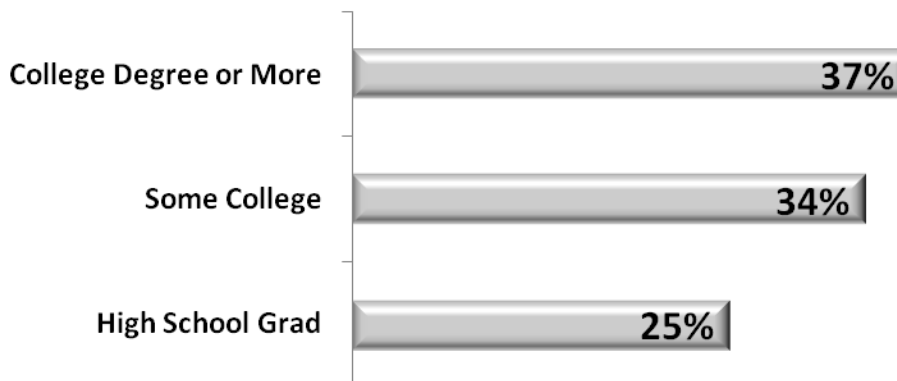

The KKAR Listener

Age Cell Composition

\$ Household Income Level

Education Level

62% Male

38% Female