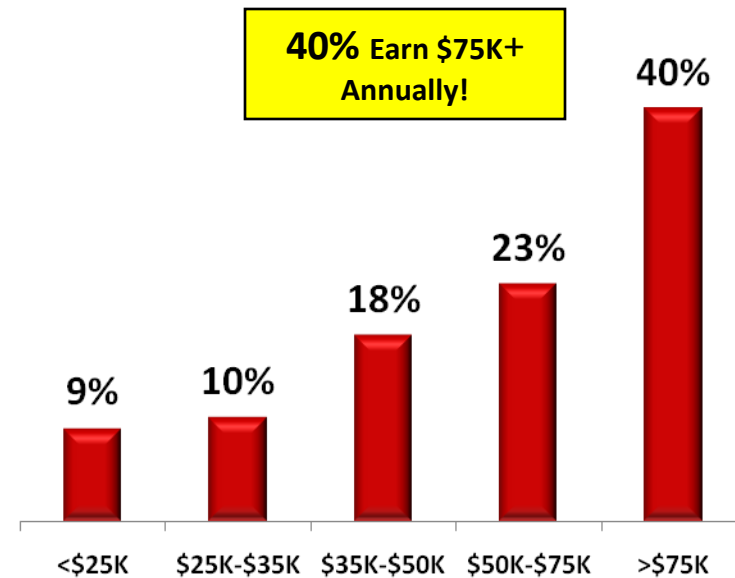

The KKAR Listener

Age Cell Composition

\$ Household Income Level

Education Level

62% Male

38% Female