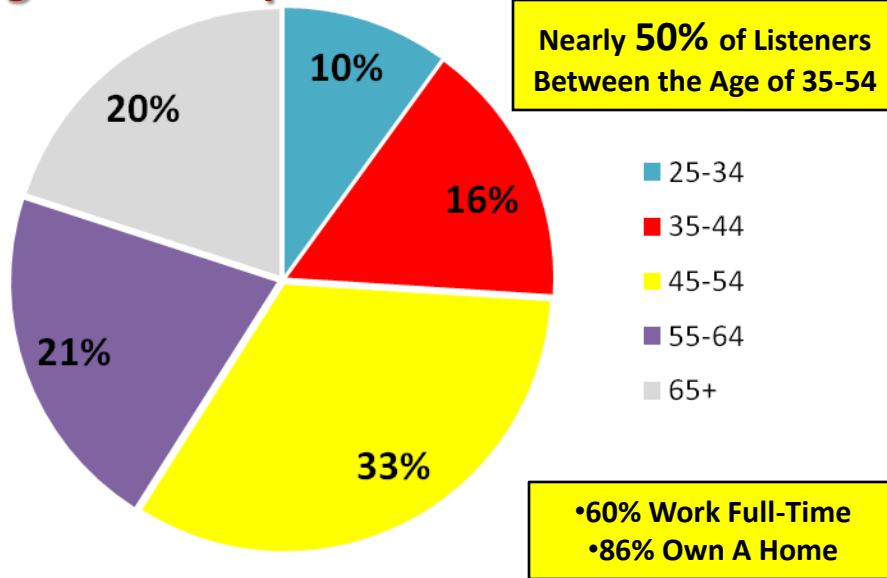

The KKAR Listener

Age Cell Composition

\$ Household Income Level

Education Level

62% Male

38% Female